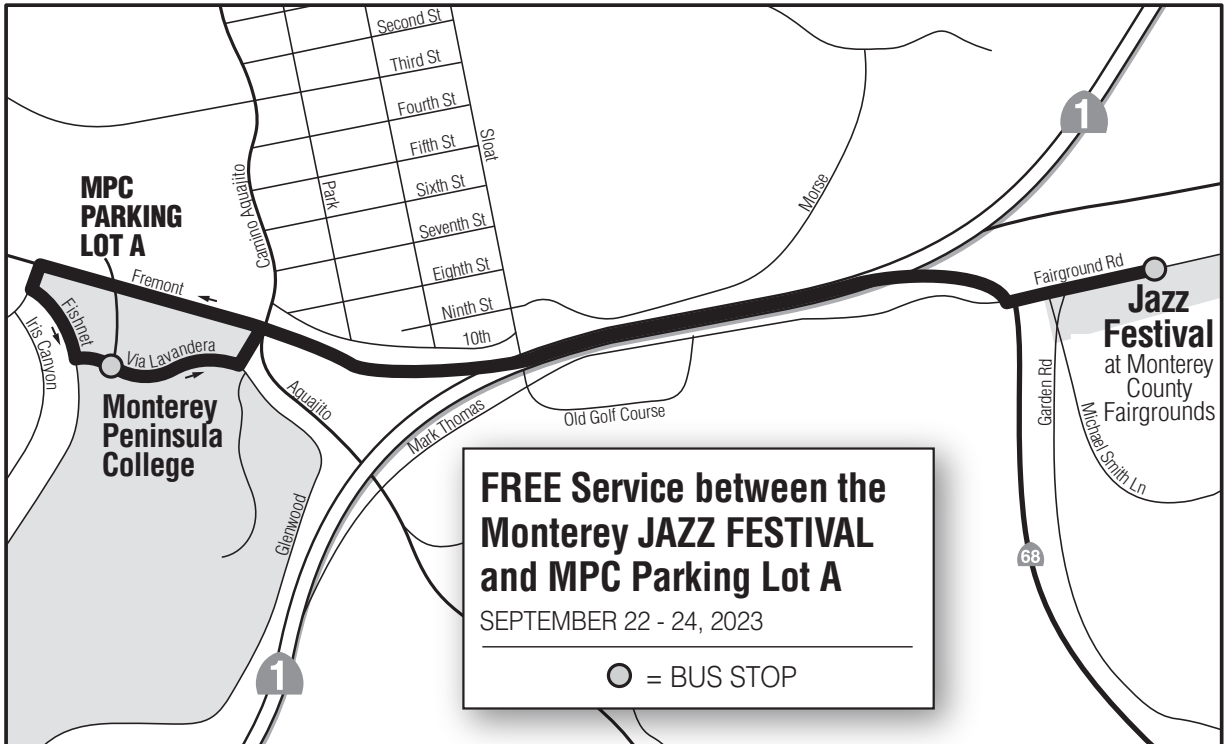

Jazz Festival – MPC Parking

Departs approximately every 10 minutes from MPC Parking

Friday, Sept. 22nd: 2:30 pm – 10:40 pm

Gates open at 3:00 pm and the last show ends at 10:00 pm

Saturday, Sept. 23rd: 10:30 am – 10:20 pm

Gates open at 11:00 am and the last show ends at 9:30 pm

Sunday, Sept. 24th: 10:00 am – 10:00 pm

Gates open at 11:00 am and the last show ends at 9:30 pm

For parking information, please visit: <https://montereyjazzfestival.org/how-to-mjf>